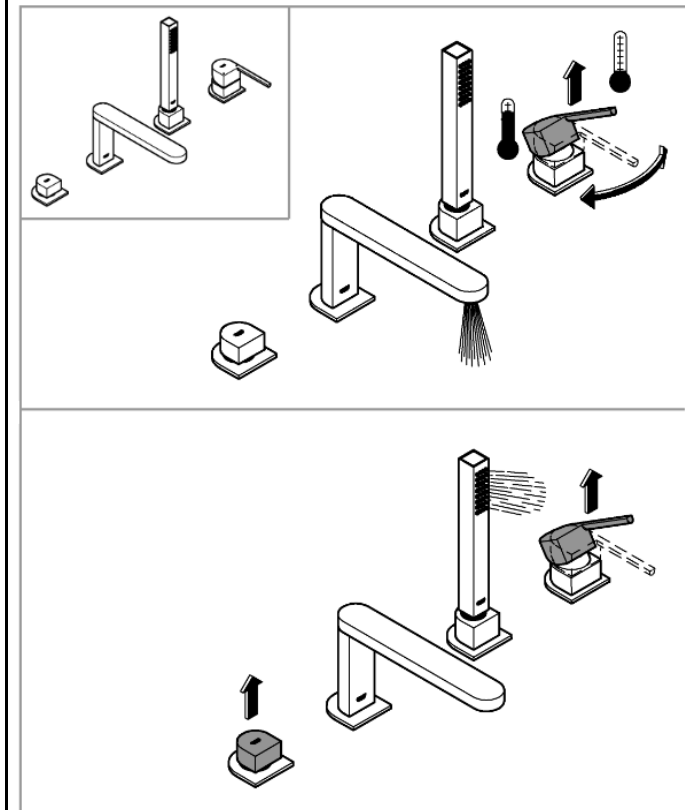

"Plus"
4-hole single-lever bath combination

- GROHE SilkMove 35 mm ceramic cartridge
- with temperature limiter
- GROHE StarLight chrome finish
- Consisting of:
- pre-assembled spout laminar mousseur
- single lever mixer operating element
- metal lever
- diverter bath/shower
- hand shower Euphoria Cube 6.6 l/min
- metal shower hose 2000 mm
- flexible connection hoses
- connection for shower hose
- protected against backflow
- can be used with 29 037 002
- **min. recommended pressure 1**

PROJECT		REF		REV	ITEM CODE	
LOCATION		DATE			PAGE	

SANITARY WARE SPECIFICATION SHEET

GROHE PLUS

ACCURACY THAT GOES BEYOND DESIGN

Imagine a bathroom that offers not just sleek, cutting-edge, bold design design, but also confidence and control. Where you can tell water temperature at a glance and switch water flow with just a swipe of your hand. A room where nothing is left to chance, where form delivers function in a sleek, tactile package. With the new GROHE Plus you can make it a reality.

This innovative range puts control and convenience in your hands, delivering accurate temperature information at a glance. The GROHE Plus range includes some faucets with a temperature display, so you know the water will always be just the right temperature. GROHE Plus also offers a new level of ergonomic comfort and practical function too, presented in a silhouette of architectural strength and elegance, with surfaces so sleek they invite interaction.