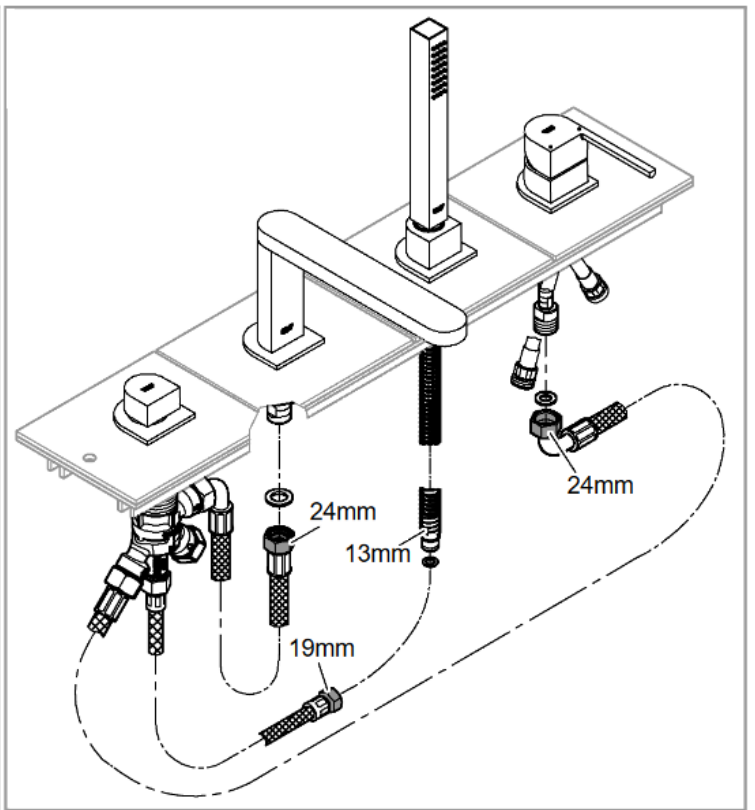

PROJECT		REF		REV	ITEM CODE	
LOCATION		DATE			PAGE	

SANITARY WARE SPECIFICATION SHEET

GROHE PLUS

ACCURACY THAT GOES BEYOND DESIGN

Imagine a bathroom that offers not just sleek, cutting-edge, bold design design, but also confidence and control. Where you can tell water temperature at a glance and switch water flow with just a swipe of your hand. A room where nothing is left to chance, where form delivers function in a sleek, tactile package. With the new GROHE Plus you can make it a reality.

This innovative range puts control and convenience in your hands, delivering accurate temperature information at a glance. The GROHE Plus range includes some faucets with a temperature display, so you know the water will always be just the right temperature. GROHE Plus also offers a new level of ergonomic comfort and practical function too, presented in a silhouette of architectural strength and elegance, with surfaces so sleek they invite interaction.