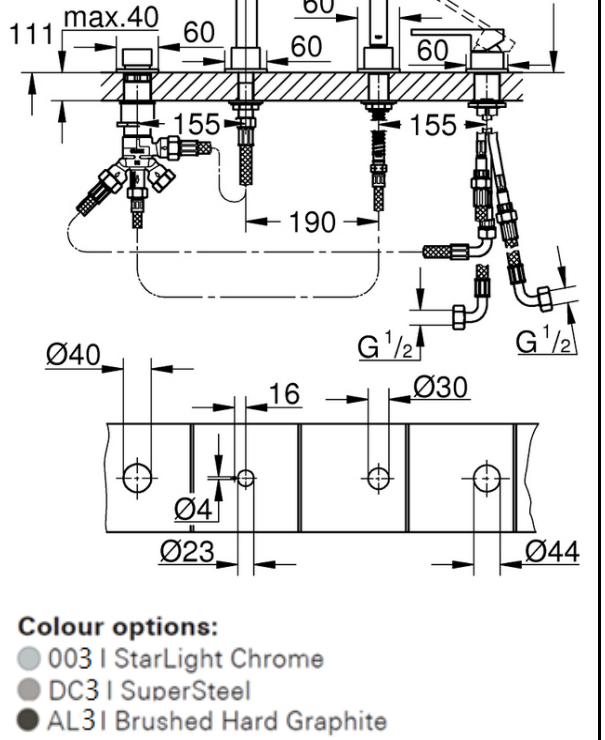

Note: [YouTube (GROHE PLUS Faucet Collection) https://www.youtube.com/watch?v=OcYTTcnL174](https://www.youtube.com/watch?v=OcYTTcnL174)

* All information of the above is for the reference only. No prior notice is made if any changes.