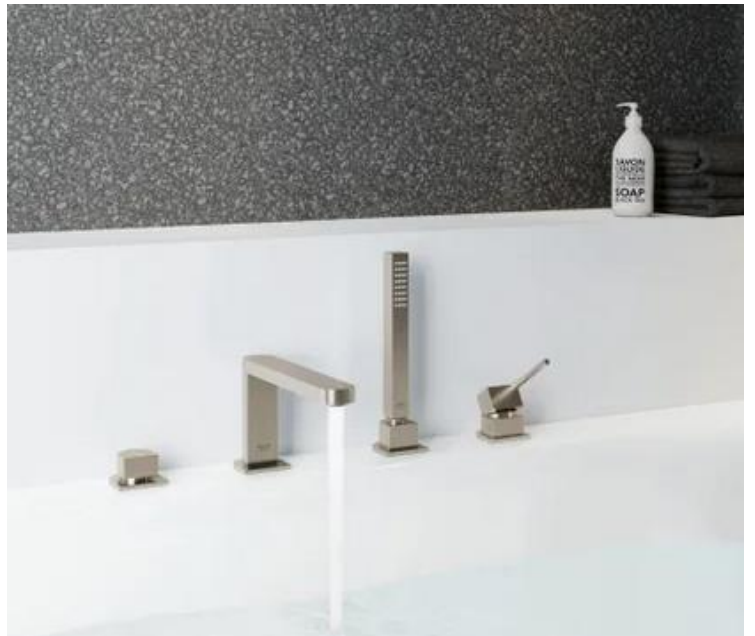

PROJECT		REF		REV	ITEM CODE	
LOCATION		DATE			PAGE	

SANITARY WARE SPECIFICATION SHEET

Item Descriptions	GROHE (Germany) "Plus" Four-hole single lever bath combination; Single function hand spray
Model	29307003
Finish	Chrome Plated
Country of origin	Germany
Manufacturer	GROHE Limited
Supplier	Acme Sanitary Ware Co. Ltd Mr. Eric Wong/ Mr. Don Yuen
Contact Tel/Fax	(852) 2388-7171 / (852) 2710-8012
E-mail	acme@acmesanitary.com.hk
Website	www.acmesanitary.com.hk

"Plus"
4-hole single-lever bath combination

- GROHE SilkMove 35 mm ceramic cartridge
- with temperature limiter
- GROHE StarLight chrome finish
- Consisting of:
- pre-assembled spout laminar mousseur
- single lever mixer operating element
- metal lever
- diverter bath/shower
- hand shower Euphoria Cube 6.6 l/min
- metal shower hose 2000 mm
- flexible connection hoses
- connection for shower hose
- protected against backflow
- can be used with 29 037 002
- **min. recommended pressure 1**

PROJECT		REF		REV	ITEM CODE	
LOCATION		DATE			PAGE	

SANITARY WARE SPECIFICATION SHEET

GROHE PLUS

ACCURACY THAT GOES BEYOND DESIGN

Imagine a bathroom that offers not just sleek, cutting-edge, bold design design, but also confidence and control. Where you can tell water temperature at a glance and switch water flow with just a swipe of your hand. A room where nothing is left to chance, where form delivers function in a sleek, tactile package. With the new GROHE Plus you can make it a reality.

This innovative range puts control and convenience in your hands, delivering accurate temperature information at a glance. The GROHE Plus range includes some faucets with a temperature display, so you know the water will always be just the right temperature. GROHE Plus also offers a new level of ergonomic comfort and practical function too, presented in a silhouette of architectural strength and elegance, with surfaces so sleek they invite interaction.